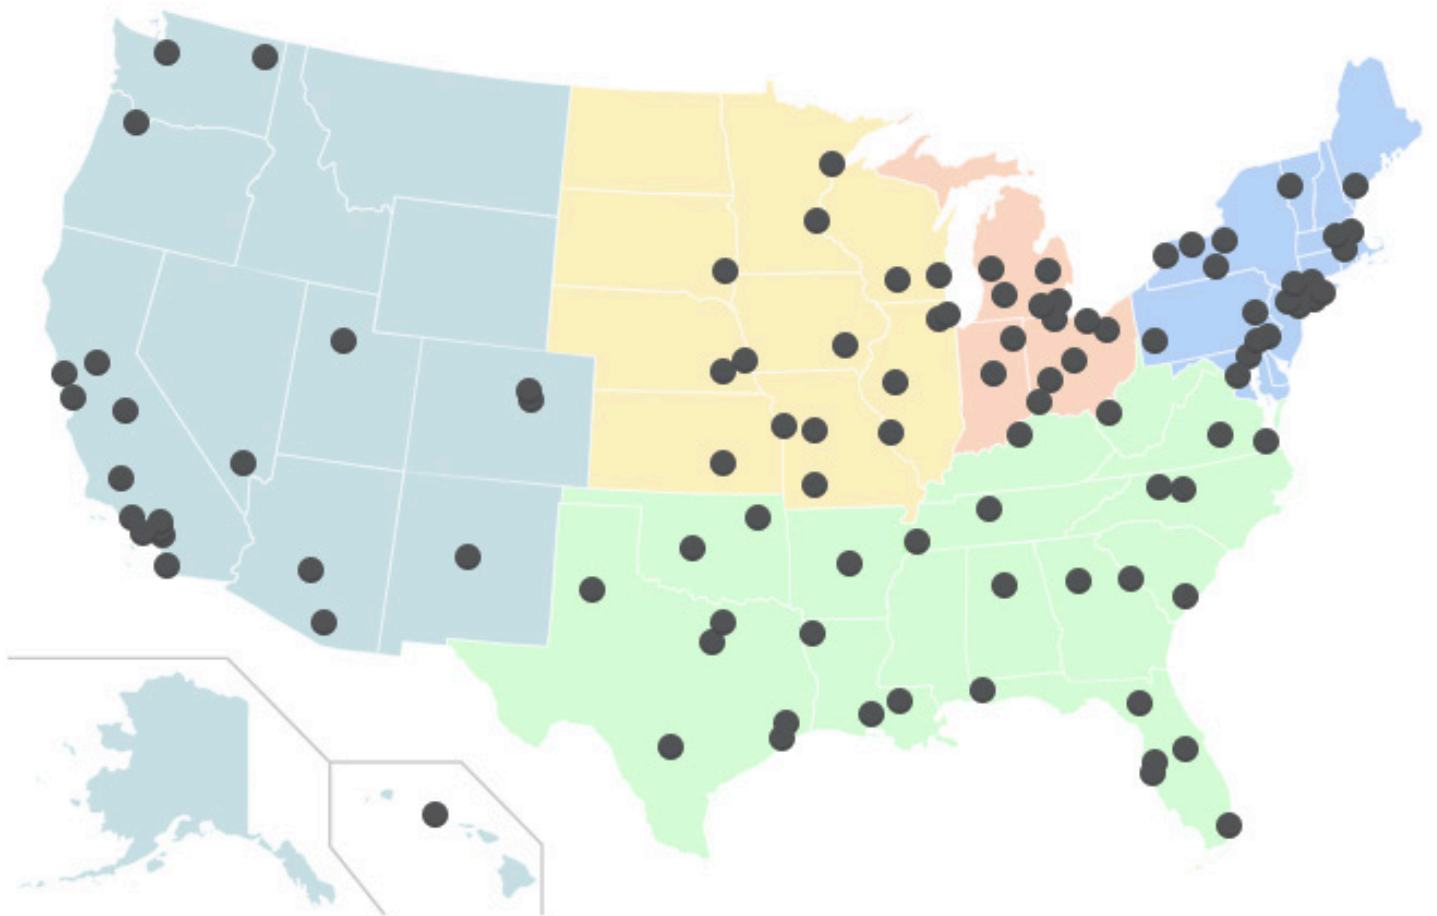

Burn Centers in the US

- Northeast Region
- Southern Region
- Eastern Great Lakes Region
- Midwest Region
- Western Region

CARE
RESEARCH
PREVENTION
REHABILITATION
TEACHING

311 S. Wacker Drive
Suite 4150
Chicago, IL 60606
312-642-9260
www.ameriburn.org